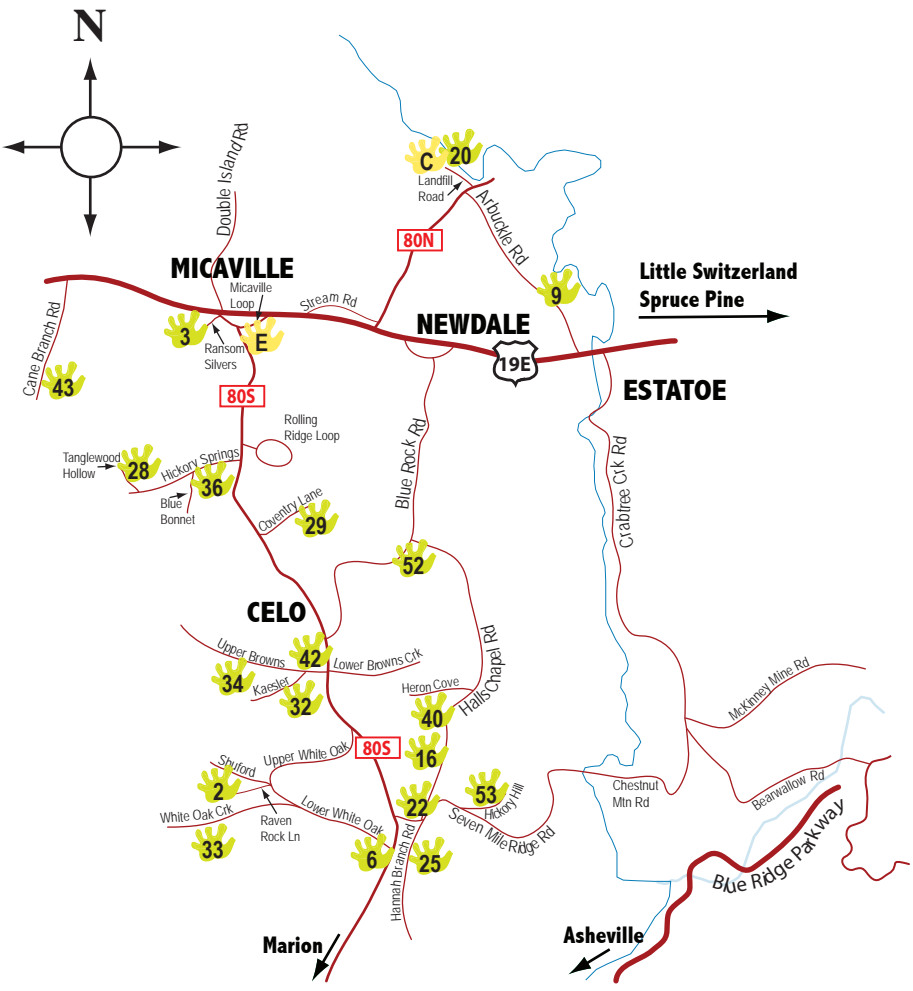

How to use MAP 2: Numbers on the map correspond to numbers next to artists' name and information throughout guide. **Bolded names** are host studios. Galleries are listed with letters. Locations are approximate. Distances are not necessarily to scale.

How to use MAP 3: Numbers on the map correspond to numbers next to artists' name and information throughout guide. **Bolded names** are host studios. Galleries are listed with letters. Locations are approximate. Distances are not necessarily to scale.

How to use MAP 4: Numbers on the map correspond to numbers next to artists' name and information throughout guide. **Bolded names** are host studios. Galleries are listed with letters. Locations are approximate. Distances are not necessarily to scale.

How to use MAP 5: Numbers on the map correspond to numbers next to artists' name and information throughout guide. **Bolded names** are host studios. Galleries are listed with letters. Locations are approximate. Distances are not necessarily to scale.