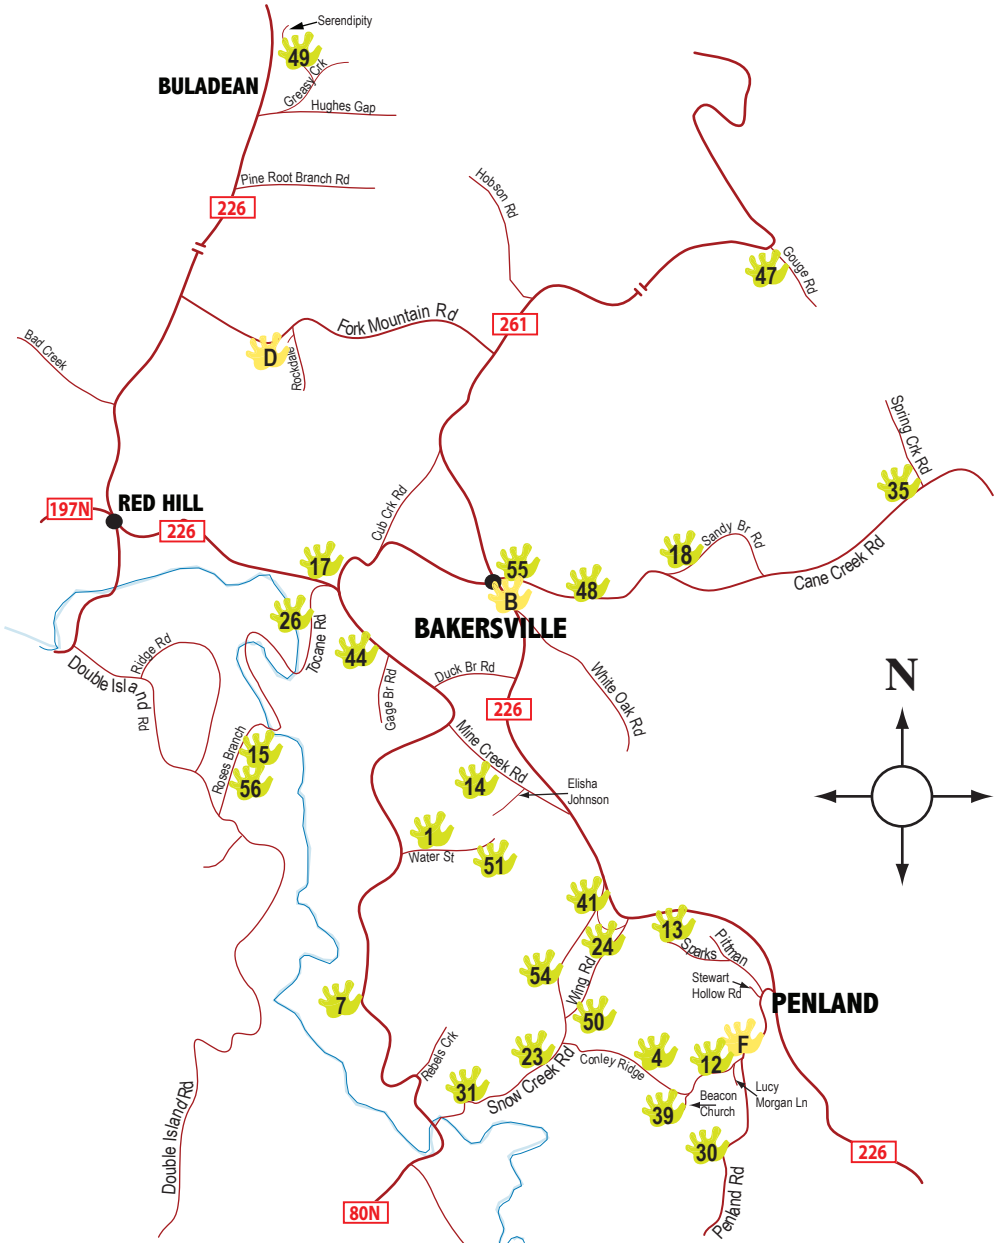

How to use MAP 3: Numbers on the map correspond to numbers next to artists' name and information throughout guide. **Bolded names** are host studios. Galleries are listed with letters. Locations are approximate. Distances are not necessarily to scale.

1 Stanley Mace Andersen	15 Thor Bueno	30 Lisa Joerling	49 Peter/Rita Steidle
4 Barking Spider Pottery	17 Melisa Cadell	Nick Joerling	50 Billie Ruth Sudduth
7 Yvonne Bessin	Constance Schulze	31 Michael Kline	Doug Sudduth
12 Pam Brewer	18 Lisa Clague	Stacey Lane	51 Liz Zlot Summerfield
Cynthia Bringle	23 John Geci	Erin Peters	Scott Summerfield
Edwina Bringle	24 Courtney Martin	35 Shane Mickey	54 Amy Waller
Susan Feagin	28 Terry Gess	39 Jane Peiser	55 Jann V. Welch
Kathy Steinsberger	Carmen Grier	43 David Ross	56 Sherrill Whitson
13 John Britt	26 Jim Chameski	44 Ken Sedberry	
14 JJ Brown	Judson Guérard	47 Jenny Lou Sherburne	B Crimson Laurel Gallery
Barbara Kahn	Laura Sims	48 Shaunna Lyons	D Fork Mountain Pottery
Simona Rosasco		Gertrude Graham Smith	F Penland Gallery