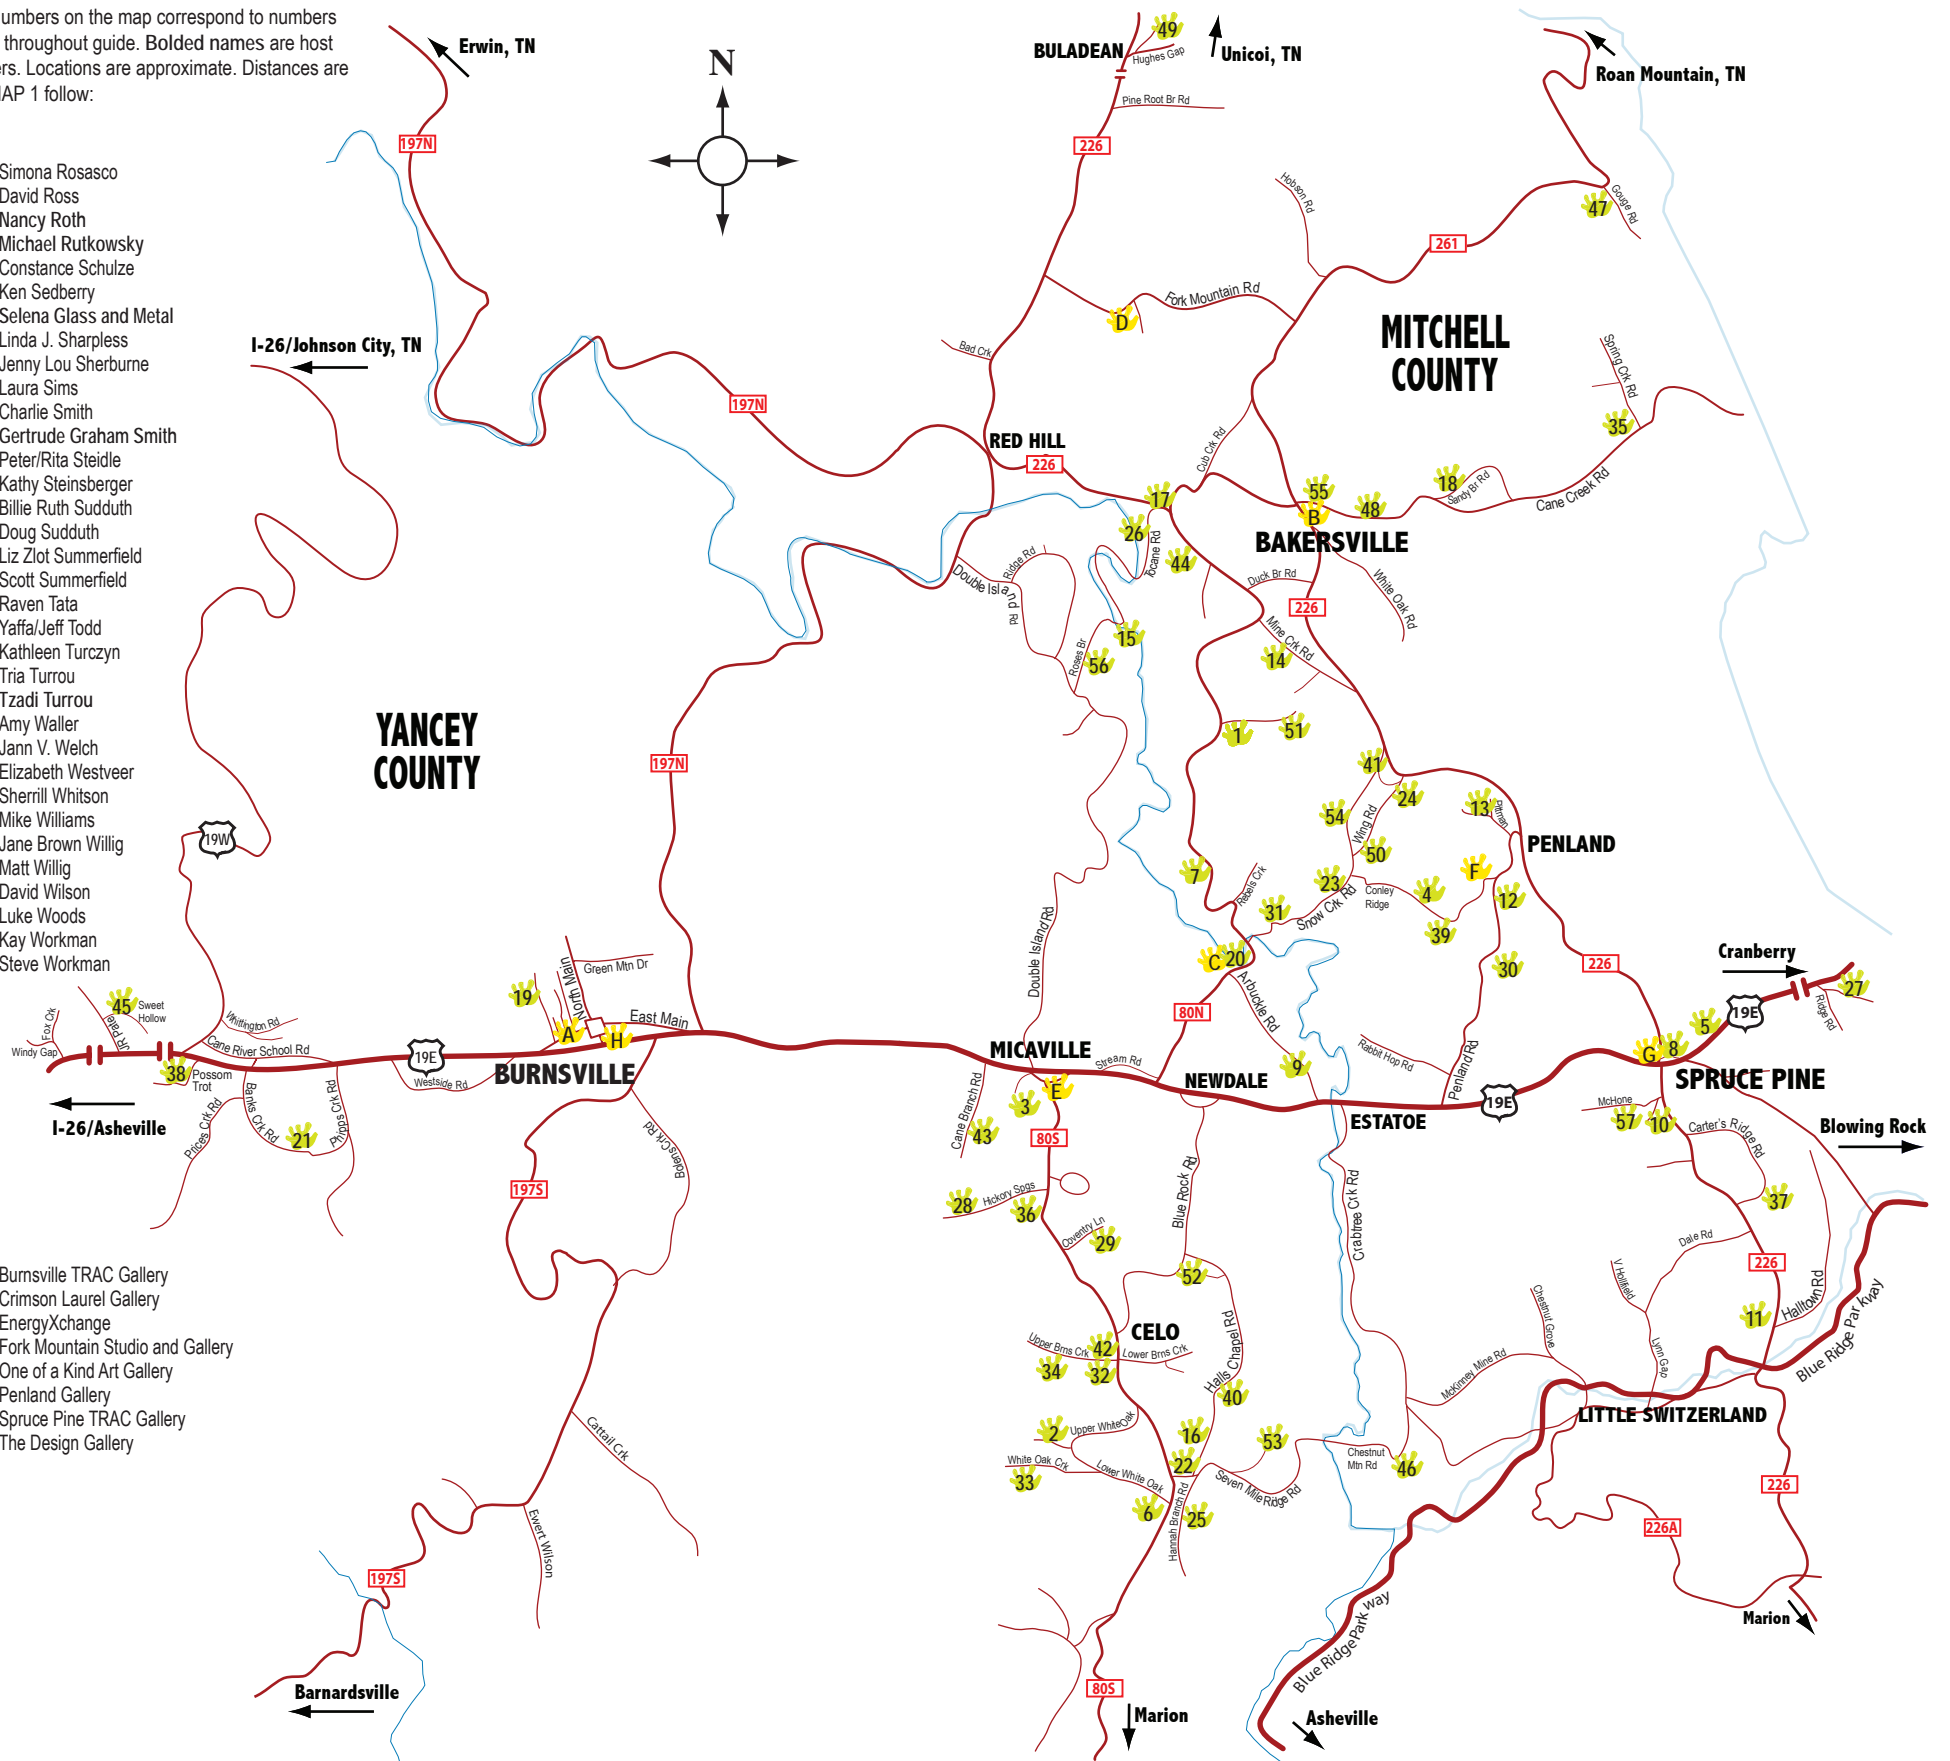

How to use MAP 1: Numbers on the map correspond to numbers next to artists' name and information throughout guide. Bolded names are host studios. Galleries are listed with letters. Locations are approximate. Distances are not necessarily to scale. Details of MAP 1 follow:

How to use MAP 2: Numbers on the map correspond to numbers next to artists' name and information throughout guide. **Bolded names** are host studios. Galleries are listed with letters. Locations are approximate. Distances are not necessarily to scale.

How to use MAP 3: Numbers on the map correspond to numbers next to artists' name and information throughout guide. **Bolded names** are host studios. Galleries are listed with letters. Locations are approximate. Distances are not necessarily to scale.

How to use MAP 5: Numbers on the map correspond to numbers next to artists' name and information throughout guide. **Bolded names** are host studios. Galleries are listed with letters. Locations are approximate. Distances are not necessarily to scale.