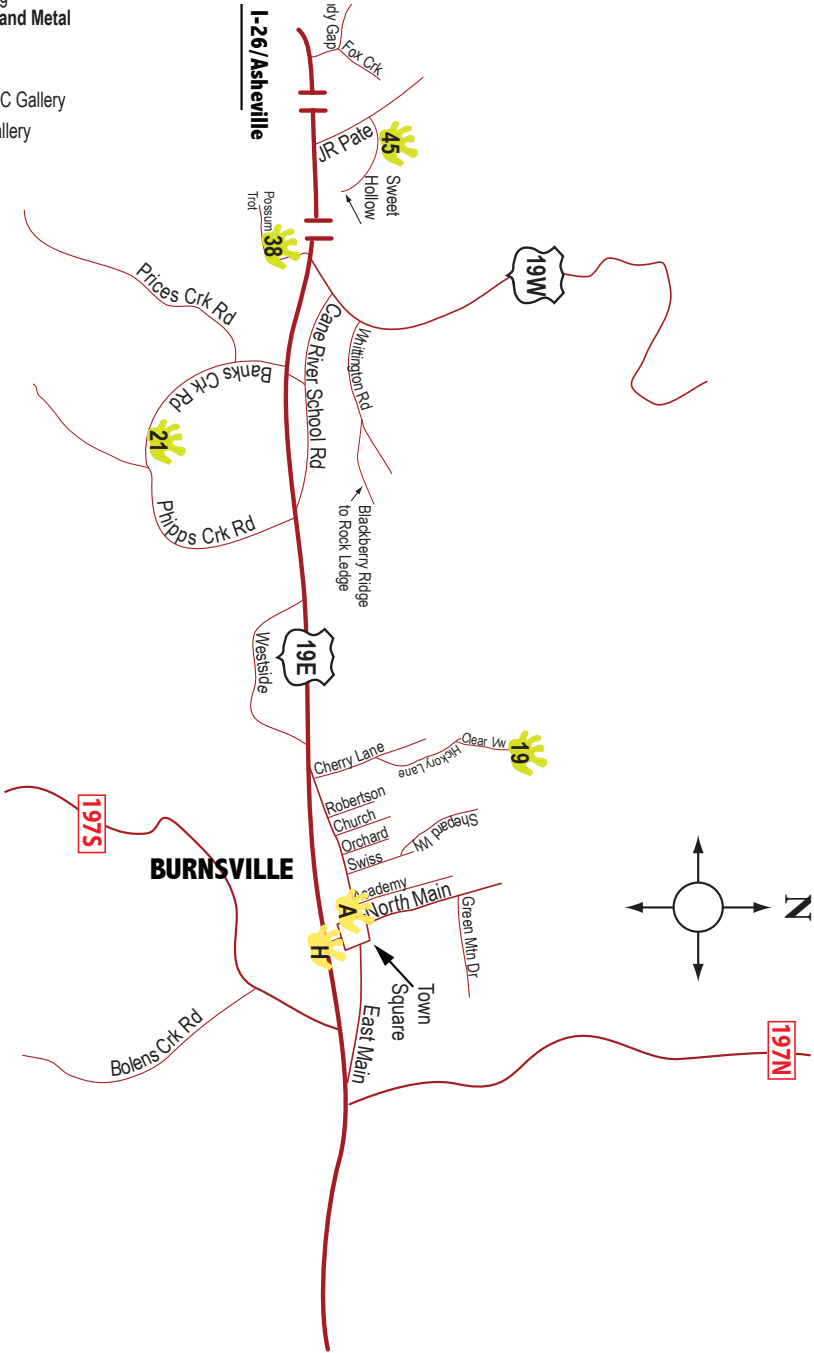

How to use MAP 2: Numbers on the map correspond to numbers next to artists' name and information throughout guide. **Bolded names** are host studios. Galleries are listed with letters. Locations are approximate. Distances are not necessarily to scale.

1. 19 Steve Buettner
     Claudia Dunaway
     Kathryn Lynch
     John D. Richards
   - 21 John Faulkner
     Sarah Faulkner
   - 38 J.R./Kristen Page
   - 45 Linda McFaring
     Selena Glass and Metal
     Raven Tata
2. A Burnsville TRAC Gallery
   H The Design Gallery